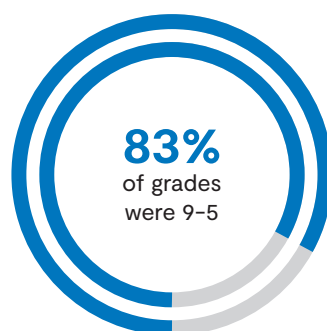

GCSE Examination Results 2022

GCSE Results Summary

Year on Year Comparison

2022	2021	2020	2019	2018
Percentage of 96% grades 9 to 4	99%	95%	85%	86%

GCSE Breakdown by Subject

Subject	9	8	7	6	5	4	3	2	1	U
Art – Art, Craft & Design	8	5	2	9	3	2	0	0	0	0
Art – Textile Design	0	1	0	1	0	0	0	0	0	0
Art – 3D Design	4	3	4	1	0	0	0	0	0	0
Art – Photography	2	2	0	2	1	0	0	0	0	0
Biology	4	7	3	7	3	0	2	0	0	0
Chemistry	6	8	4	4	0	0	0	0	0	0
Computer Science	2	2	3	6	3	1	1	0	0	0
Drama	1	4	2	3	7	4	1	0	0	0
English Language	6	9	9	15	14	9	1	0	0	0
English Literature	4	2	7	17	15	15	2	0	0	0
Film Studies	0	2	4	1	4	1	0	0	0	0
Food Prep & Nutrition	1	2	1	6	3	2	0	0	0	0
French	2	1	6	4	6	0	1	0	0	0
Further Maths	3	1	2	1	0	0	0	0	0	0
Geography	3	6	2	10	9	5	1	0	0	0
History	1	4	5	2	2	5	3	0	0	0
Maths	5	7	5	9	18	14	5	0	0	0
Music	6	6	3	3	0	2	0	0	0	0
PE	0	3	2	2	3	0	0	0	0	0
Physics	5	7	4	6	0	0	0	0	0	0
Spanish	1	2	2	0	1	1	2	0	0	0
Trilogy Science 1	0	1	12	8	8	7	0	0	0	0
Trilogy Science 2	0	1	3	14	9	5	4	0	0	0