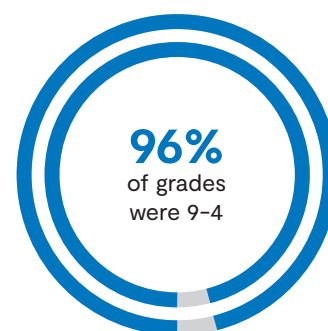

GCSE Examination Results 2022

GCSE Results Summary

Year on Year Comparison

2022	2021	2020	2019	2018
Percentage of 96% grades 9 to 4	99%	95%	85%	86%

GCSE Breakdown by Subject

Subject	9	8	7	6	5	4	3	2	1	U
Art – Art, Craft & Design	8	5	2	9	3	2	0	0	0	0
Art – Textile Design	0	1	0	1	0	0	0	0	0	0
Art – 3D Design	4	3	4	1	0	0	0	0	0	0
Art – Photography	2	2	0	2	1	0	0	0	0	0
Biology	4	7	3	7	3	0	2	0	0	0
Chemistry	6	8	4	4	0	0	0	0	0	0
Computer Science	2	2	3	6	3	1	1	0	0	0
Drama	1	4	2	3	7	4	1	0	0	0
English Language	6	9	9	15	14	9	1	0	0	0
English Literature	4	2	7	17	15	15	2	0	0	0
Film Studies	0	2	4	1	4	1	0	0	0	0
Food Prep & Nutrition	1	2	1	6	3	2	0	0	0	0
French	2	1	6	4	6	0	1	0	0	0
Further Maths	3	1	2	1	0	0	0	0	0	0
Geography	3	6	2	10	9	5	1	0	0	0
History	1	4	5	2	2	5	3	0	0	0
Maths	5	7	5	9	18	14	5	0	0	0
Music	6	6	3	3	0	2	0	0	0	0
PE	0	3	2	2	3	0	0	0	0	0
Physics	5	7	4	6	0	0	0	0	0	0
Spanish	1	2	2	0	1	1	2	0	0	0
Trilogy Science 1	0	1	12	8	8	7	0	0	0	0
Trilogy Science 2	0	1	3	14	9	5	4	0	0	0