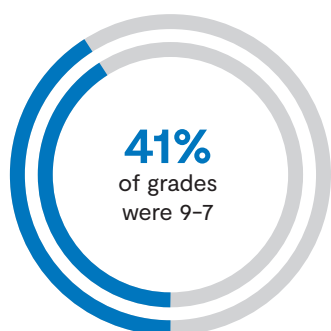

GCSE Examination Results 2022

GCSE Results Summary

Year on Year Comparison

2022	2021	2020	2019	2018
Percentage of 96% grades 9 to 4	99%	95%	85%	86%

GCSE Breakdown by Subject

Subject	9	8	7	6	5	4	3	2	1	U
Art – Art, Craft & Design	8	5	2	9	3	2	0	0	0	0
Art – Textile Design	0	1	0	1	0	0	0	0	0	0
Art – 3D Design	4	3	4	1	0	0	0	0	0	0
Art – Photography	2	2	0	2	1	0	0	0	0	0
Biology	4	7	3	7	3	0	2	0	0	0
Chemistry	6	8	4	4	0	0	0	0	0	0
Computer Science	2	2	3	6	3	1	1	0	0	0
Drama	1	4	2	3	7	4	1	0	0	0
English Language	6	9	9	15	14	9	1	0	0	0
English Literature	4	2	7	17	15	15	2	0	0	0
Film Studies	0	2	4	1	4	1	0	0	0	0
Food Prep & Nutrition	1	2	1	6	3	2	0	0	0	0
French	2	1	6	4	6	0	1	0	0	0
Further Maths	3	1	2	1	0	0	0	0	0	0
Geography	3	6	2	10	9	5	1	0	0	0
History	1	4	5	2	2	5	3	0	0	0
Maths	5	7	5	9	18	14	5	0	0	0
Music	6	6	3	3	0	2	0	0	0	0
PE	0	3	2	2	3	0	0	0	0	0
Physics	5	7	4	6	0	0	0	0	0	0
Spanish	1	2	2	0	1	1	2	0	0	0
Trilogy Science 1	0	1	12	8	8	7	0	0	0	0
Trilogy Science 2	0	1	3	14	9	5	4	0	0	0