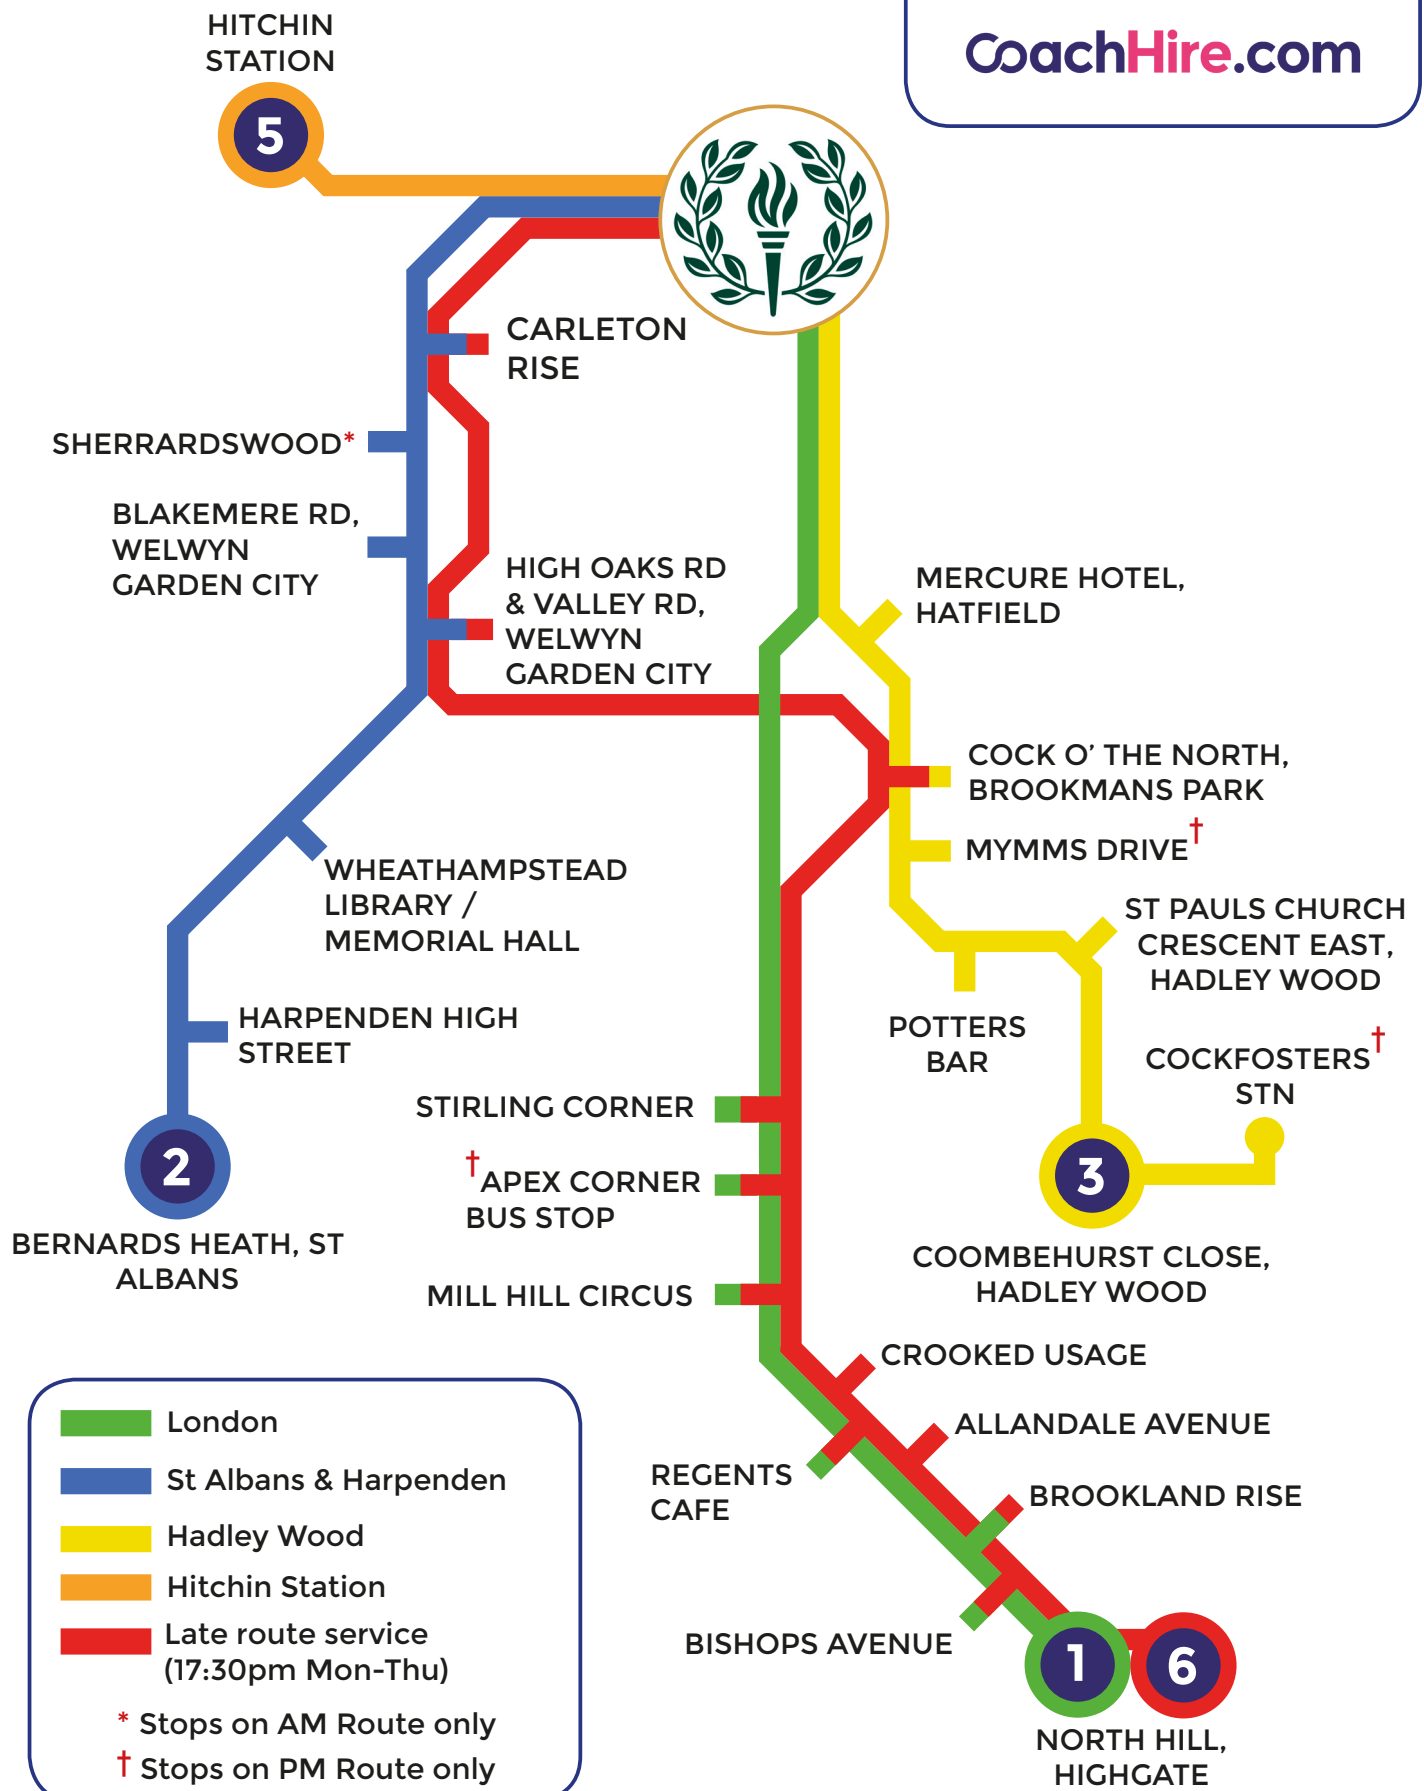

St Christopher, Letchworth School Bus Routes

Legend:

- London
- St Albans & Harpenden
- Hadley Wood
- Hitchin Station
- Late route service (17:30pm Mon-Thu)
- * Stops on AM Route only
- † Stops on PM Route only