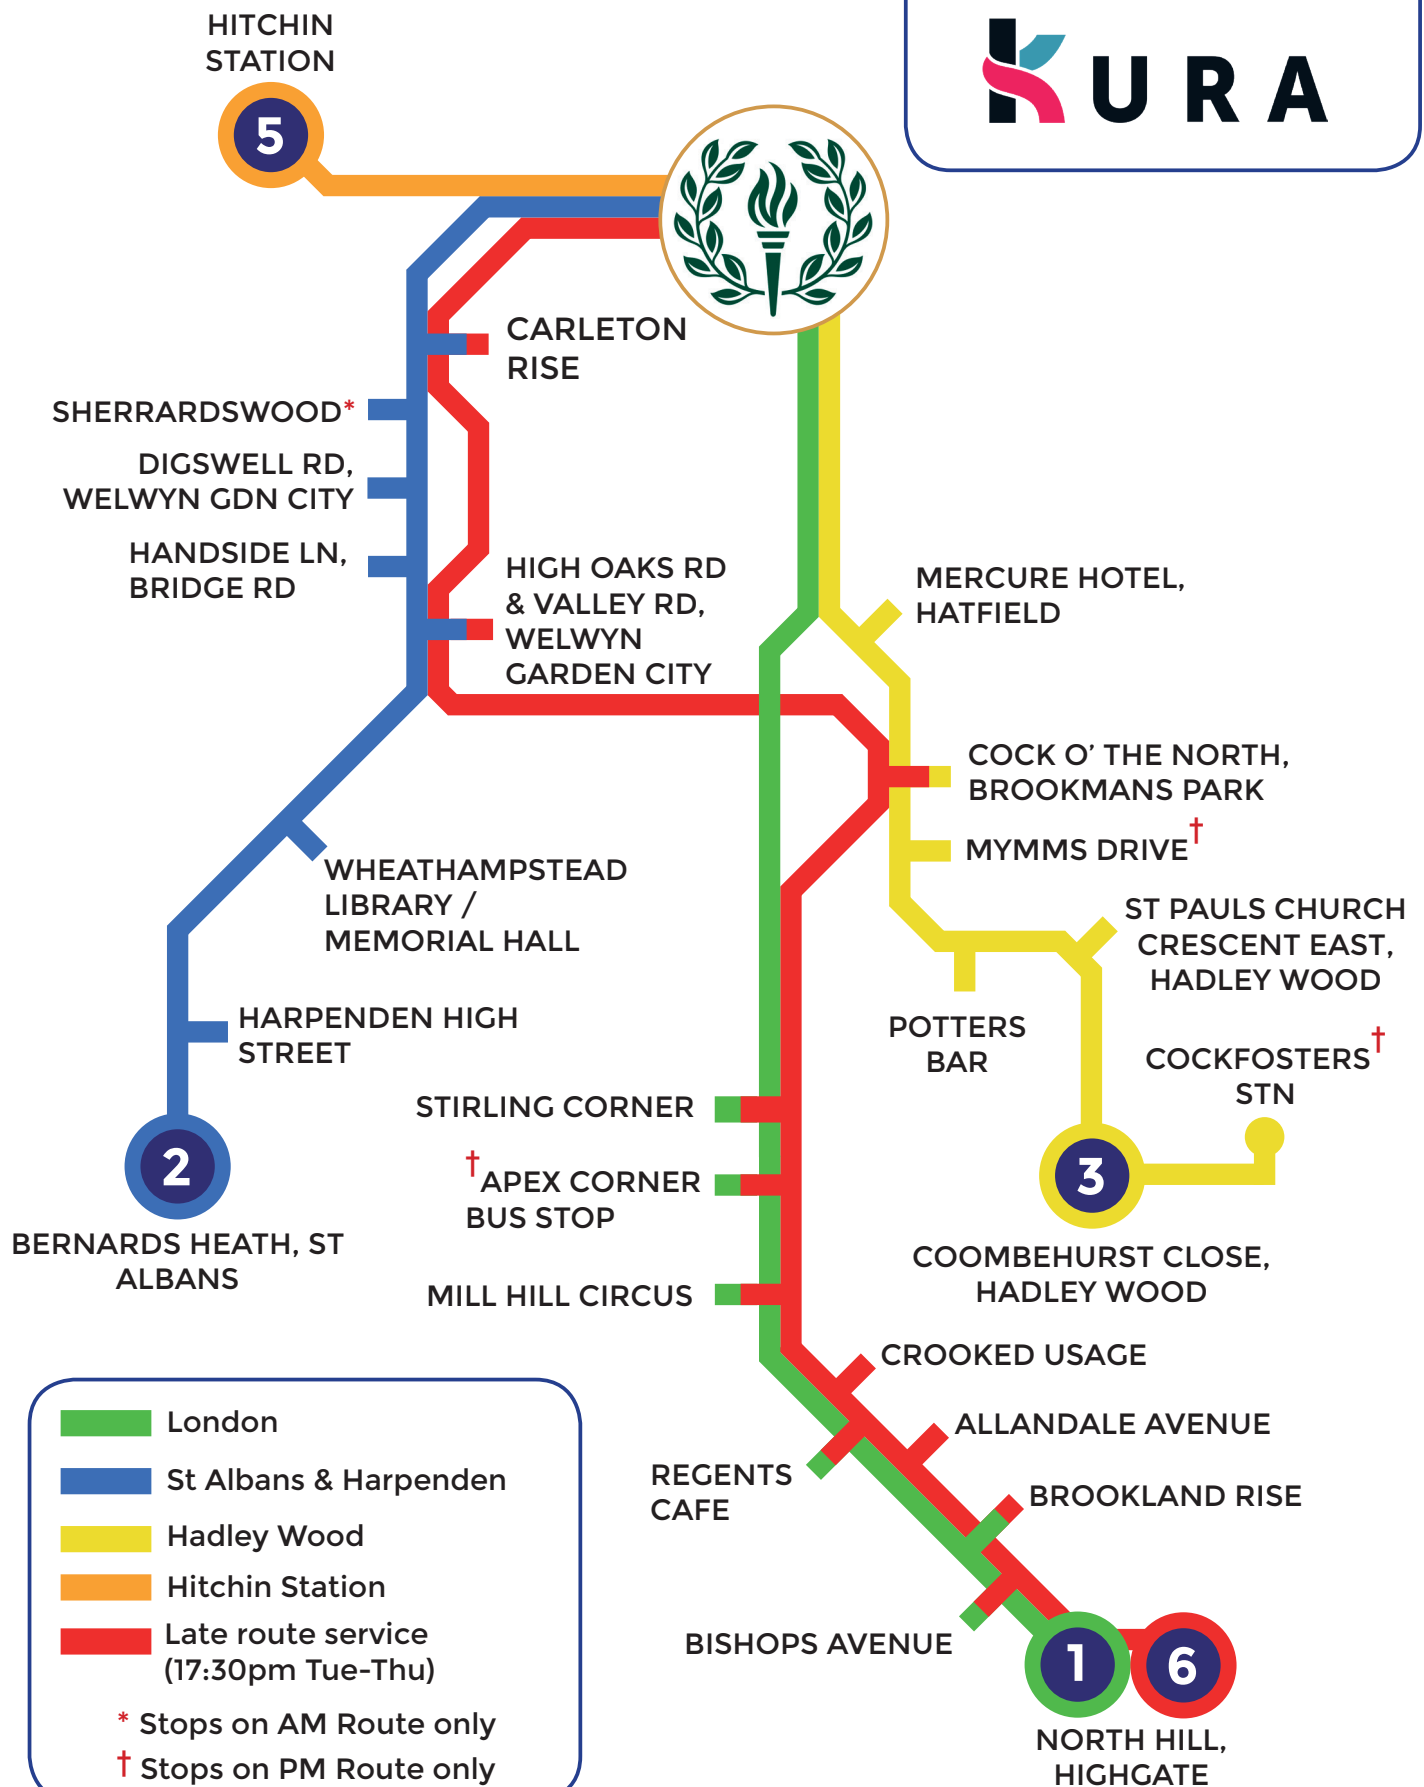

St Christopher, Letchworth School Bus Routes

■ London
■ St Albans & Harpenden
■ Hadley Wood
■ Hitchin Station
■ Late route service (17:30pm Tue-Thu)
 * Stops on AM Route only
 † Stops on PM Route only