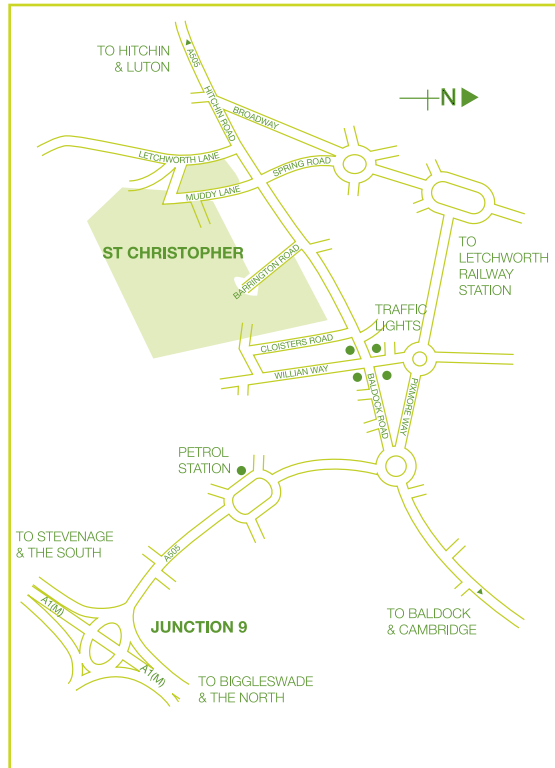

Open Day

The School is situated on a 35-acre Garden City campus. The Montessori Nursery, Junior and Senior Schools are housed in their own buildings for teaching and learning, with their own specialist staff. As part of a larger school, students enjoy the benefits of a well-equipped estate that contains extensive grounds, a sports hall, indoor pool, fitness suite, tennis courts, a 180-seat theatre, drama studio, plus purpose-built ICT, Art/Design and Music Centres.

St Christopher's School
LETCWORTH GARDEN CITY