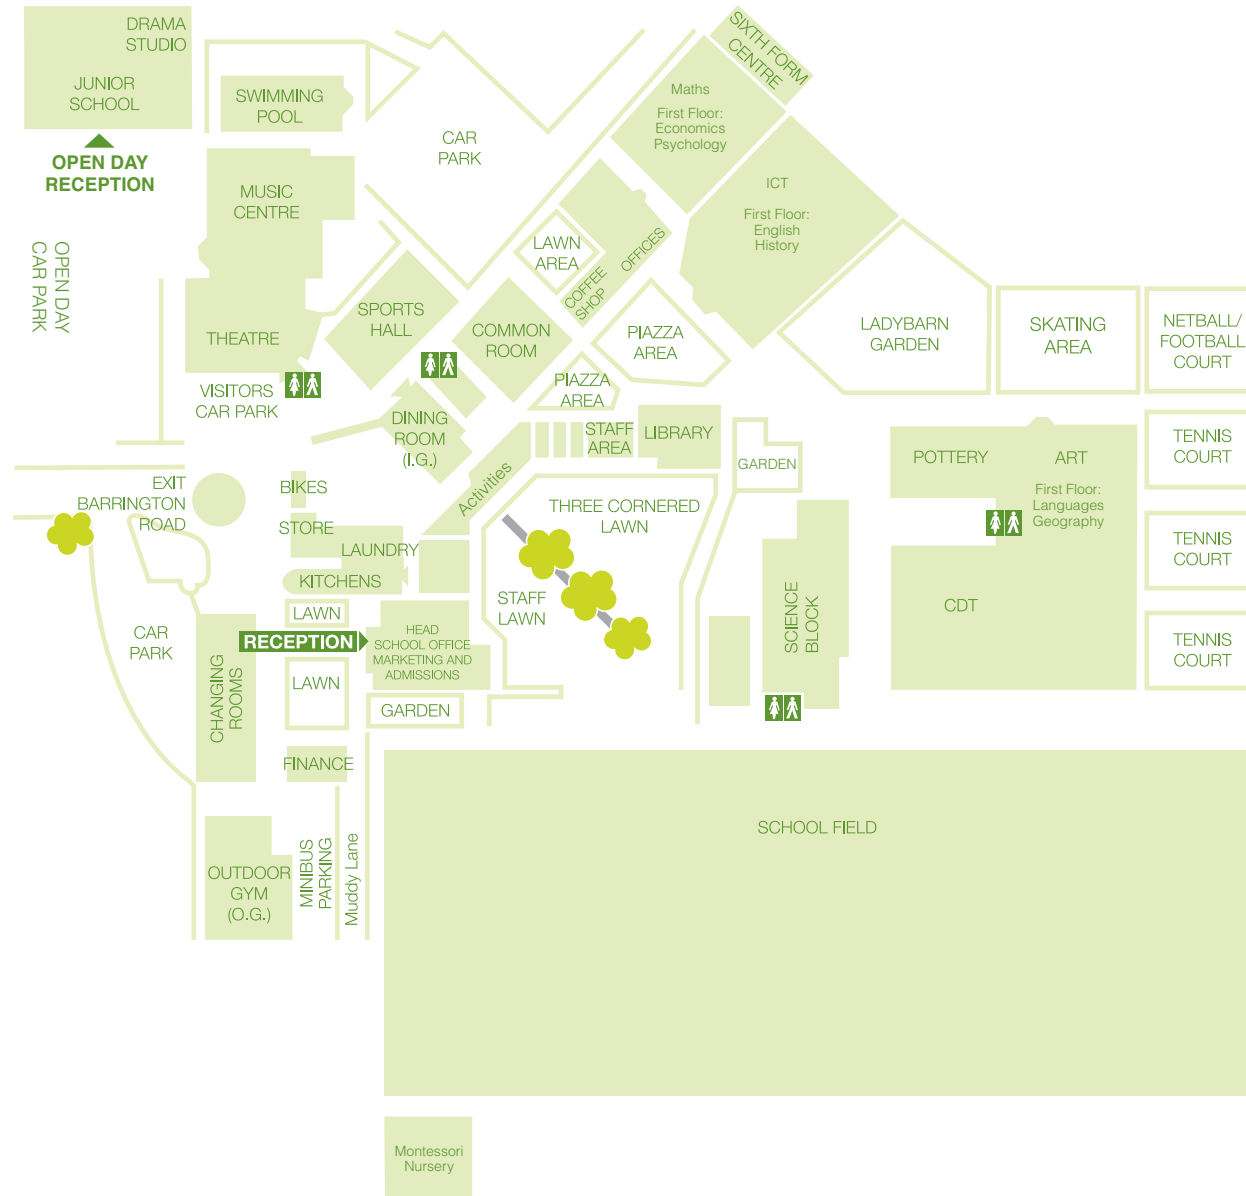

Open Day

The School is situated on a 35-acre Garden City campus. The Montessori Nursery, Junior and Senior Schools are housed in their own buildings for teaching and learning, with their own specialist staff. As part of a larger school, students enjoy the benefits of a well-equipped estate that contains extensive grounds, a sports hall, indoor pool, fitness suite, tennis courts, a 180-seat theatre, drama studio, plus purpose-built ICT, Art/Design and Music Centres.

St Christopher's School
LETCWORTH GARDEN CITY